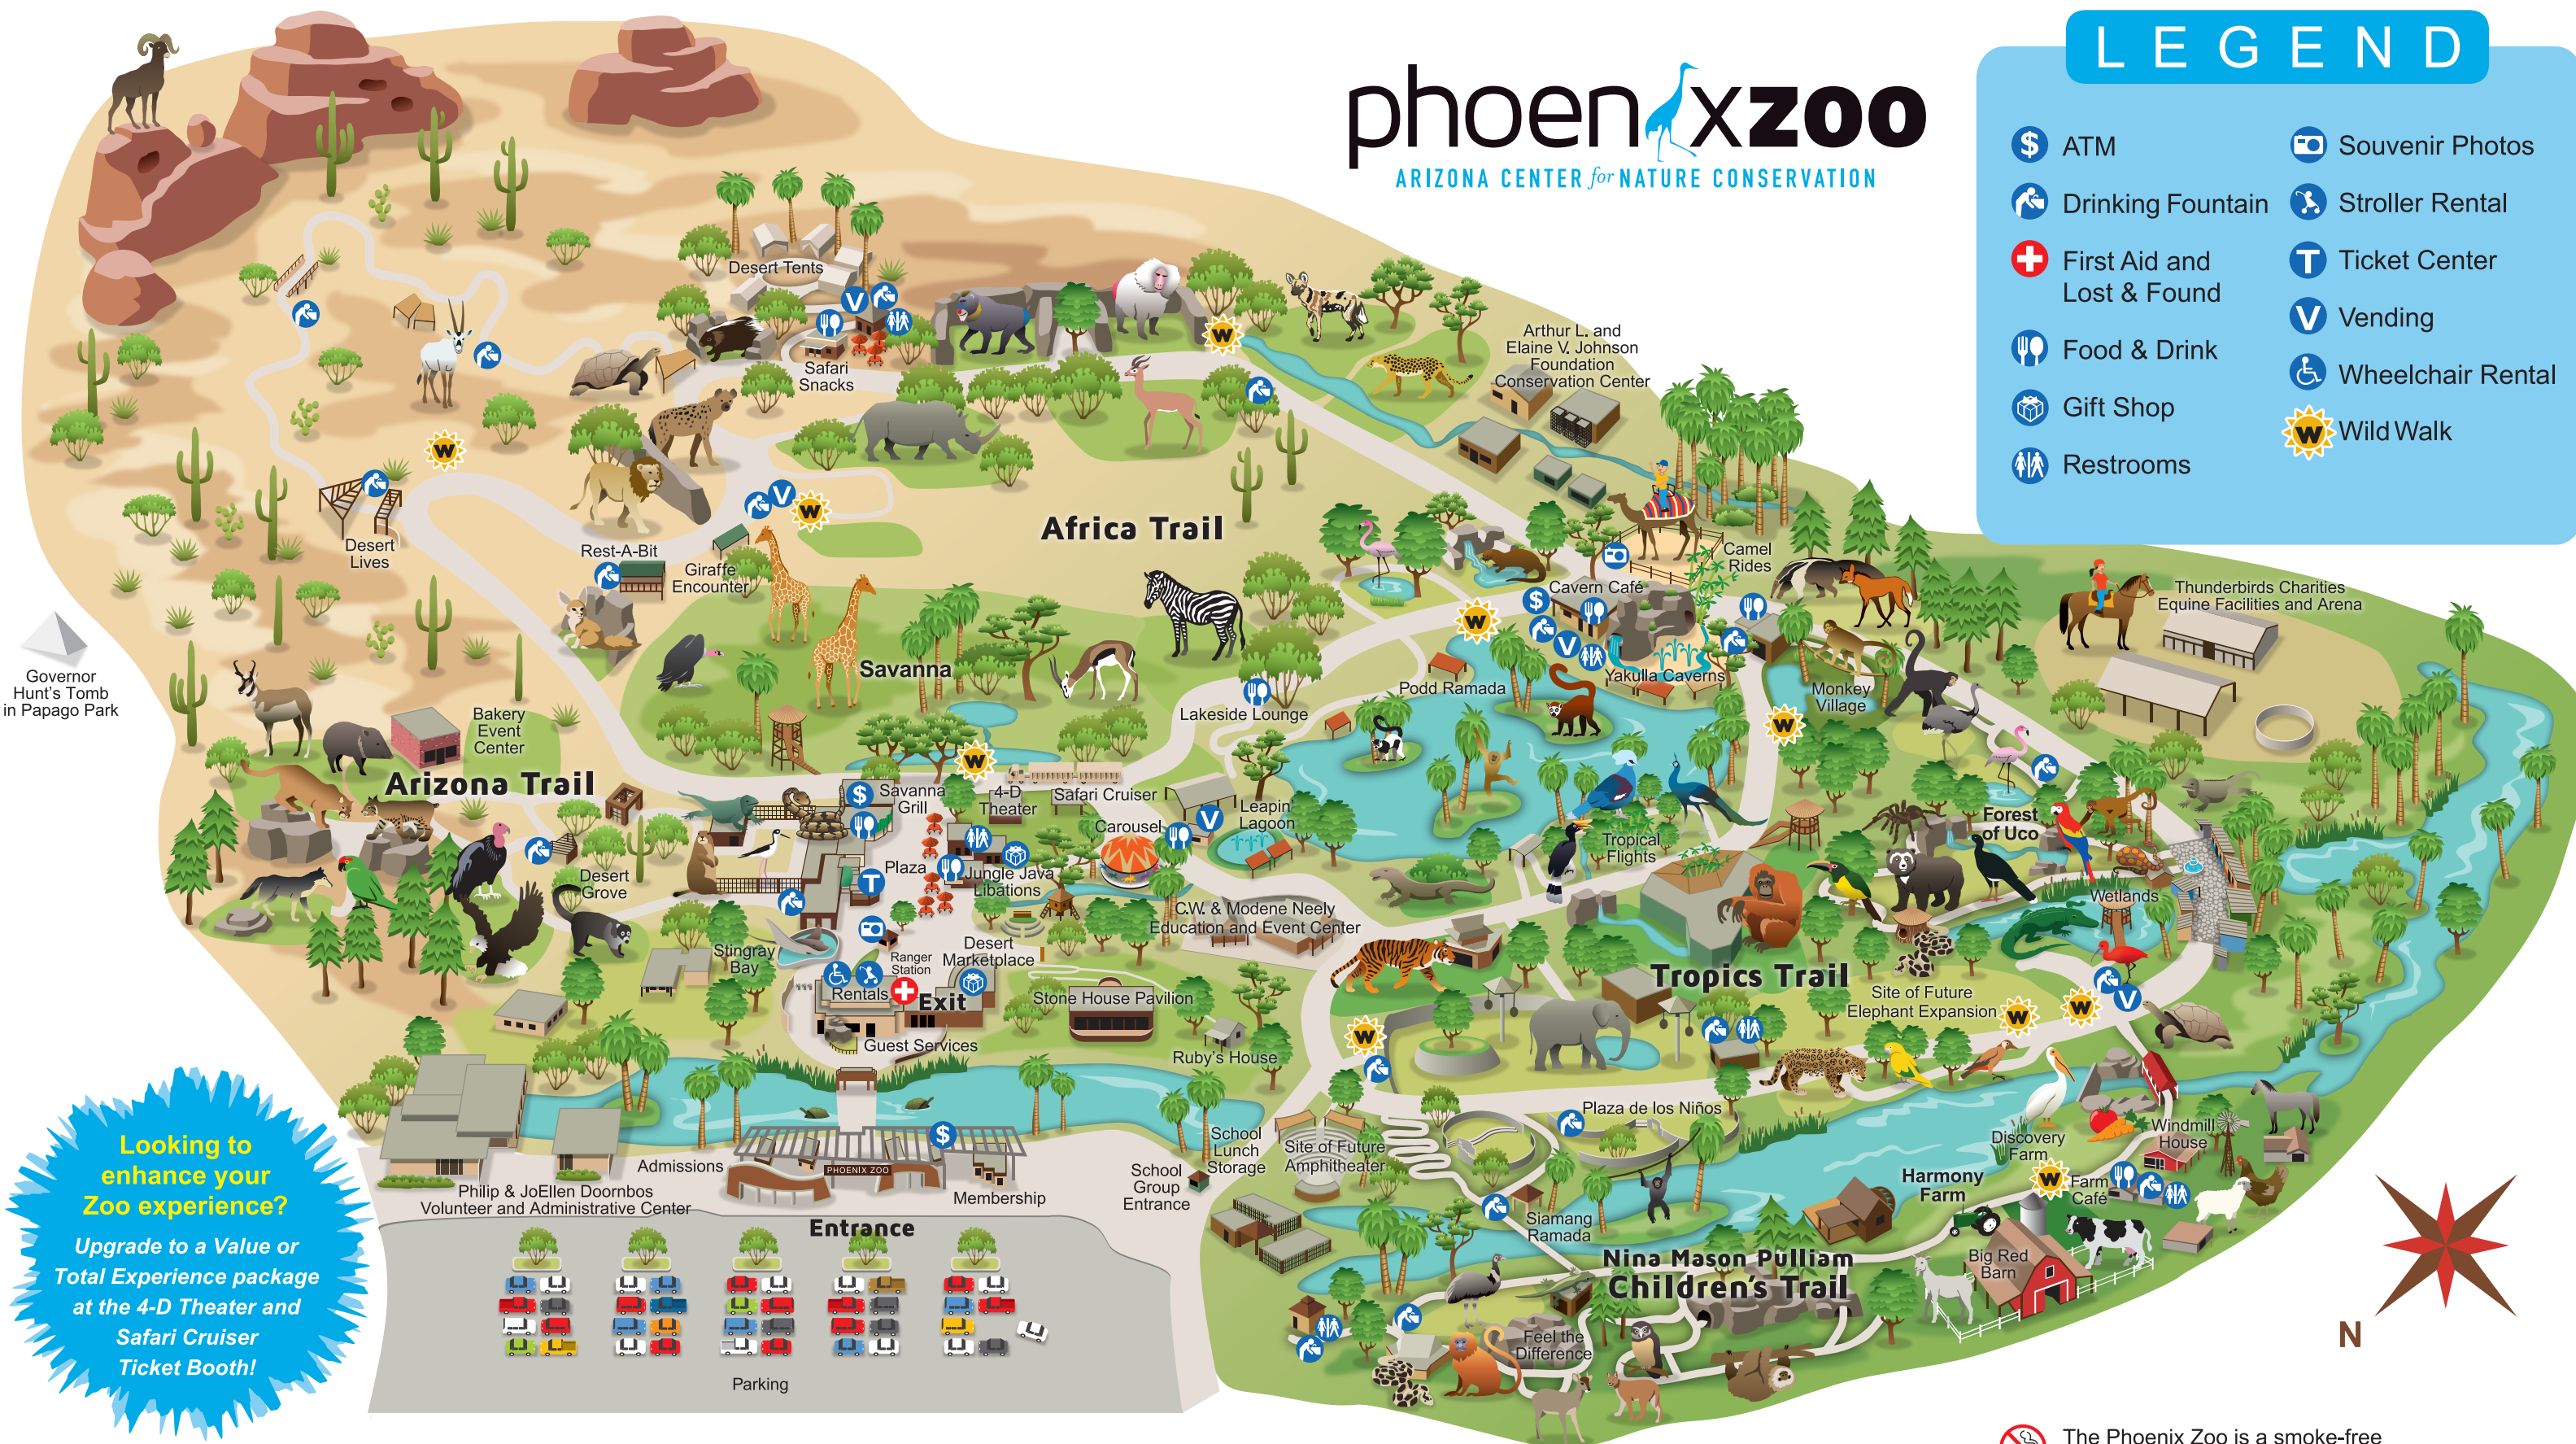

Governor Hunt's Tomb in Papago Park

Looking to enhance your Zoo experience?
 Upgrade to a Value or Total Experience package at the 4-D Theater and Safari Cruiser Ticket Booth!

Please stay on designated paths.
 Do not climb on or throw items into habitats.
 Zoo hours are seasonal, see map front for details.
 Animals on view are subject to change without notice.

ZOO MAP

Membership pays for itself in as little as TWO visits per year!

Become a Phoenix Zoo member and enjoy the savings with unlimited FREE daytime admission for one full year, exclusive member events, discounts and more!

Presented by SNP®

Savanna

Camel Rides*

Take a ride on one of the world's most amazing animals.

Africa Trail

Discovery Farm

Explore the playground and farm, where you'll find a red barn, silo slide and animal rockers. Best for children 18 months – 5 years.

Africa Trail

Leapin' Lagoon

Splash, jump and play at this lively water amusement area. Best for children 5 and under. Seasonal

Lakeside

Monkey Village

Discover a hidden world in the only walk-through squirrel monkey habitat in the United States.